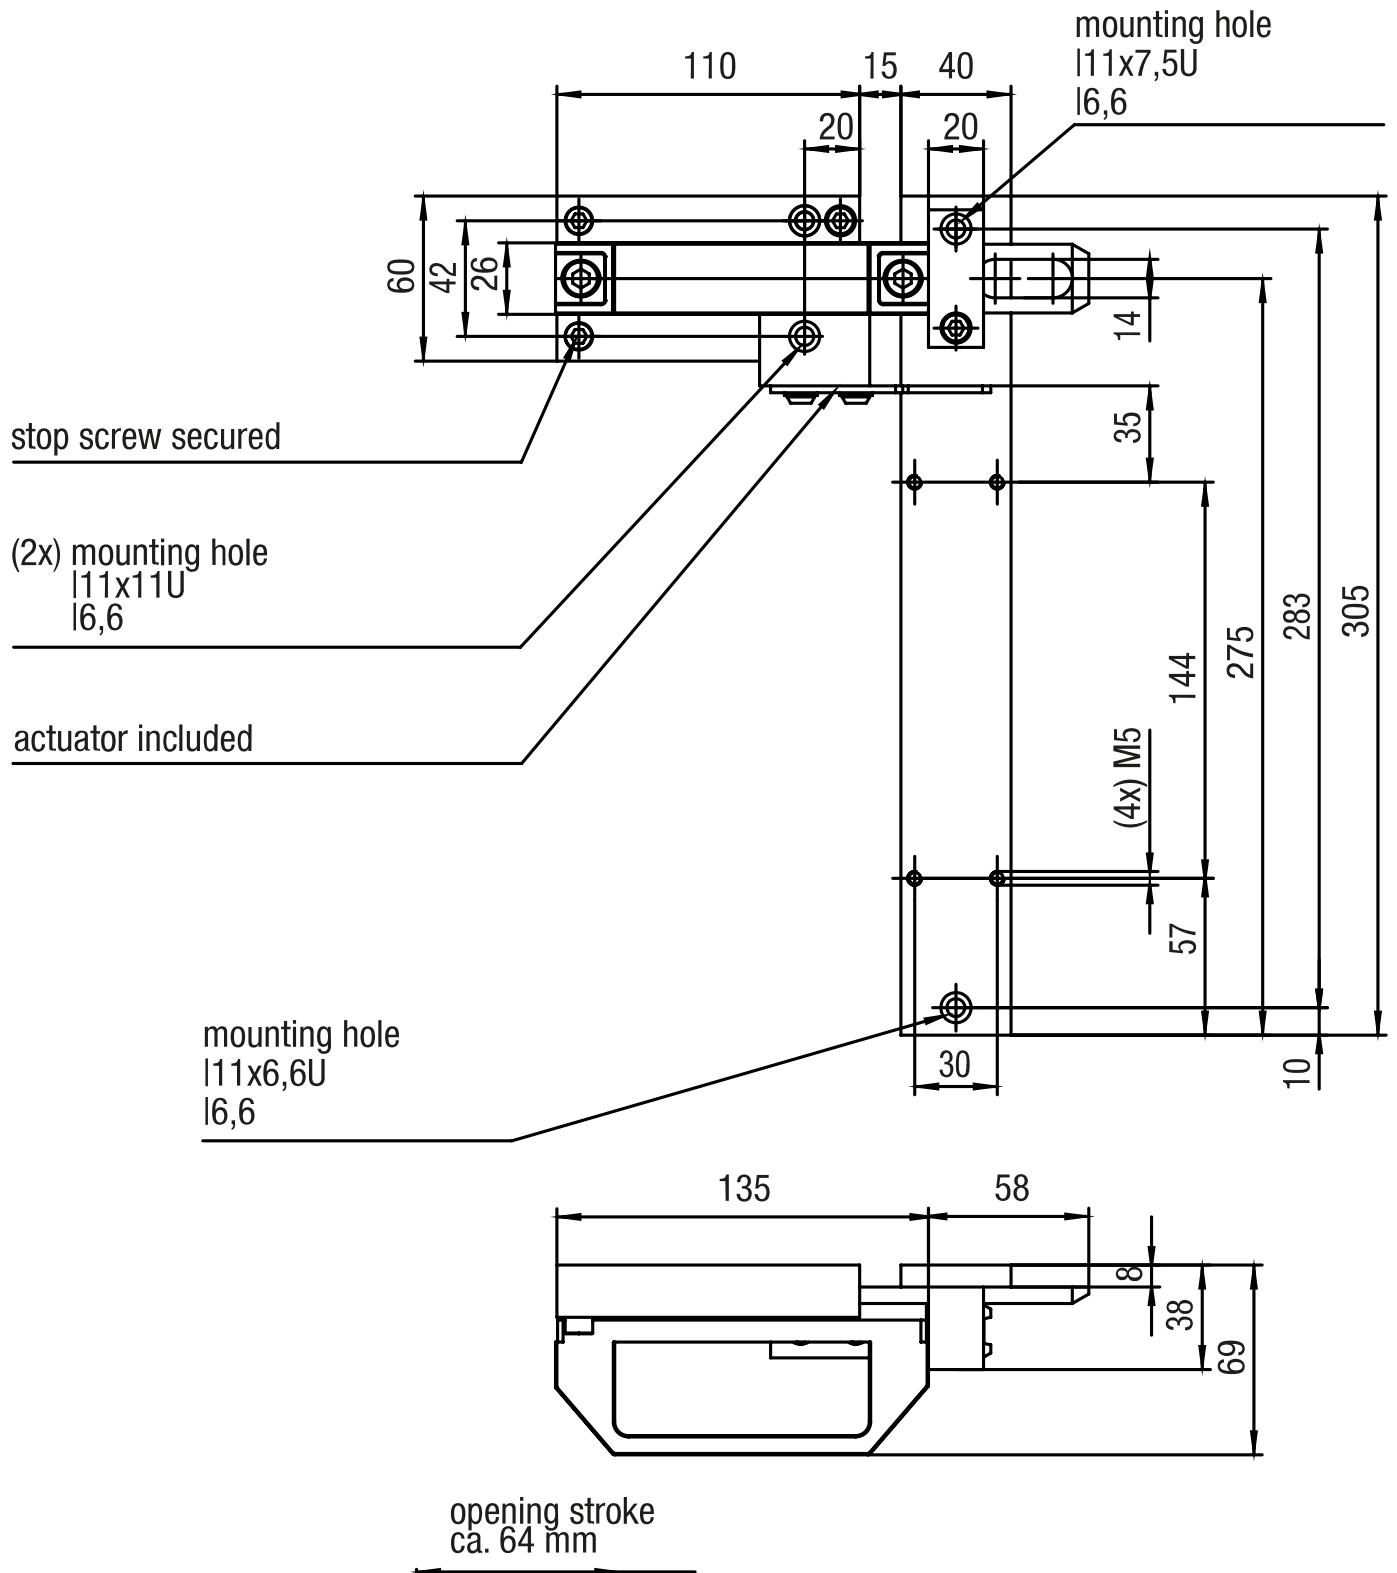

Bolt for safety guard locking ZS

Technical drawing

IMAGE 1/4: ZROL FÜR LINKSANGESCHLAGENE TÜREN

IMAGE 2/4: ZR0R FÜR RECHTSANGESCHLAGENE TÜREN

IMAGE 3/4: ZROLF FÜR LINKSANGESCHLAGENE TÜREN MIT FLUCHTENTRIEGELUNG

IMAGE 4/4: ZR0RF FÜR RECHTSANGESCHLAGENE TÜREN MIT FLUCHTENTRIEGELUNG

Product options

IMAGE 1/1

ORDERING KEY

| ZR0 | | Bolt for safety interlock |
|-----|---|-------------------------------|
| | R | For doors hinged on the right |
| | L | For doors hinged on the left |
| | F | With emergency release |

Article characteristics

| Attribute | ZR0L | ZR0R |
|------------------|---------------------------|------|
| Dimensions | 305 x 193 x 69 mm (H/B/T) | |
| Housing material | Stahl rostfrei | |
| Mounting type | screwed | |