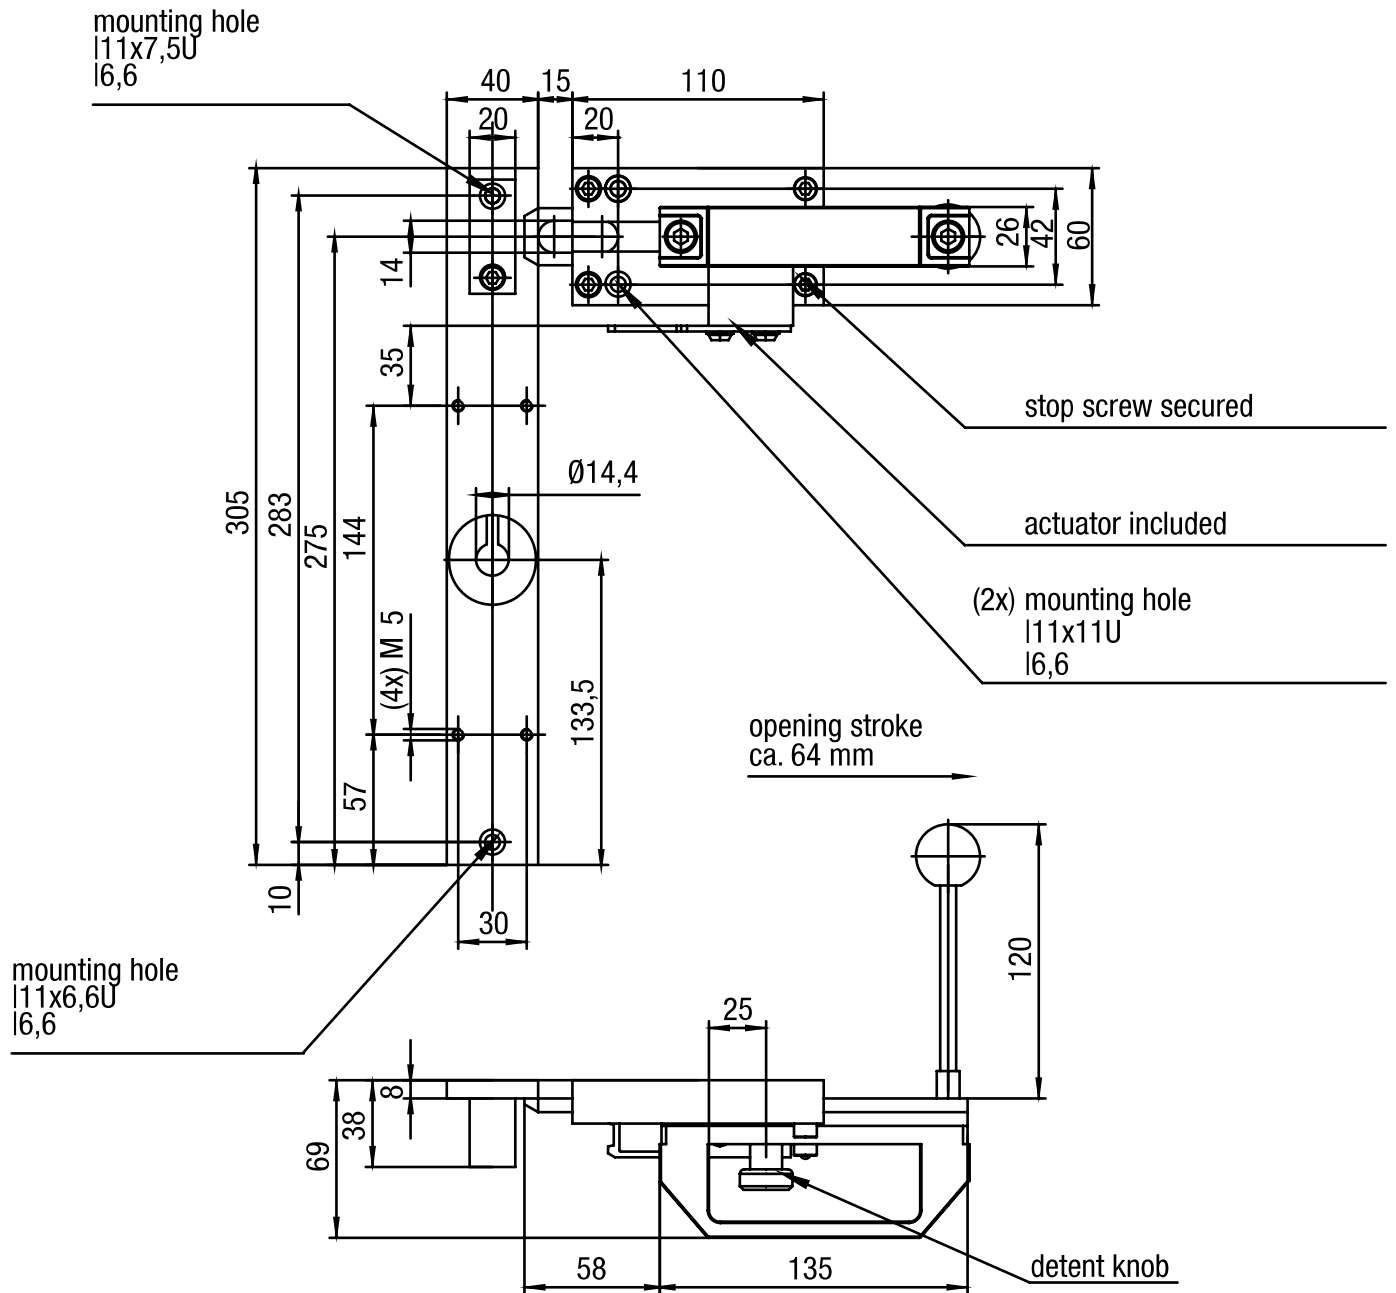

Bolt for safety guard locking ZS

Technical drawing

IMAGE 1/4: ZROL FÜR LINKSANGESCHLAGENE TÜREN

IMAGE 2/4: ZR0R FÜR RECHTSANGESCHLAGENE TÜREN

IMAGE 3/4: ZROLF FÜR LINKSANGESCHLAGENE TÜREN MIT FLUCHTENTRIEGELUNG

IMAGE 4/4: ZR0RF FÜR RECHTSANGESCHLAGENE TÜREN MIT FLUCHTENTRIEGELUNG

Product options

IMAGE 1/1

ORDERING KEY

| ZR0 | | Bolt for safety interlock |
|-----|---|-------------------------------|
| | R | For doors hinged on the right |
| | L | For doors hinged on the left |
| | F | With emergency release |

Article characteristics

| Attribute | ZR0L | ZR0R |
|------------------|---------------------------|------|
| Dimensions | 305 x 193 x 69 mm (H/B/T) | |
| Housing material | Stahl rostfrei | |
| Mounting type | screwed | |