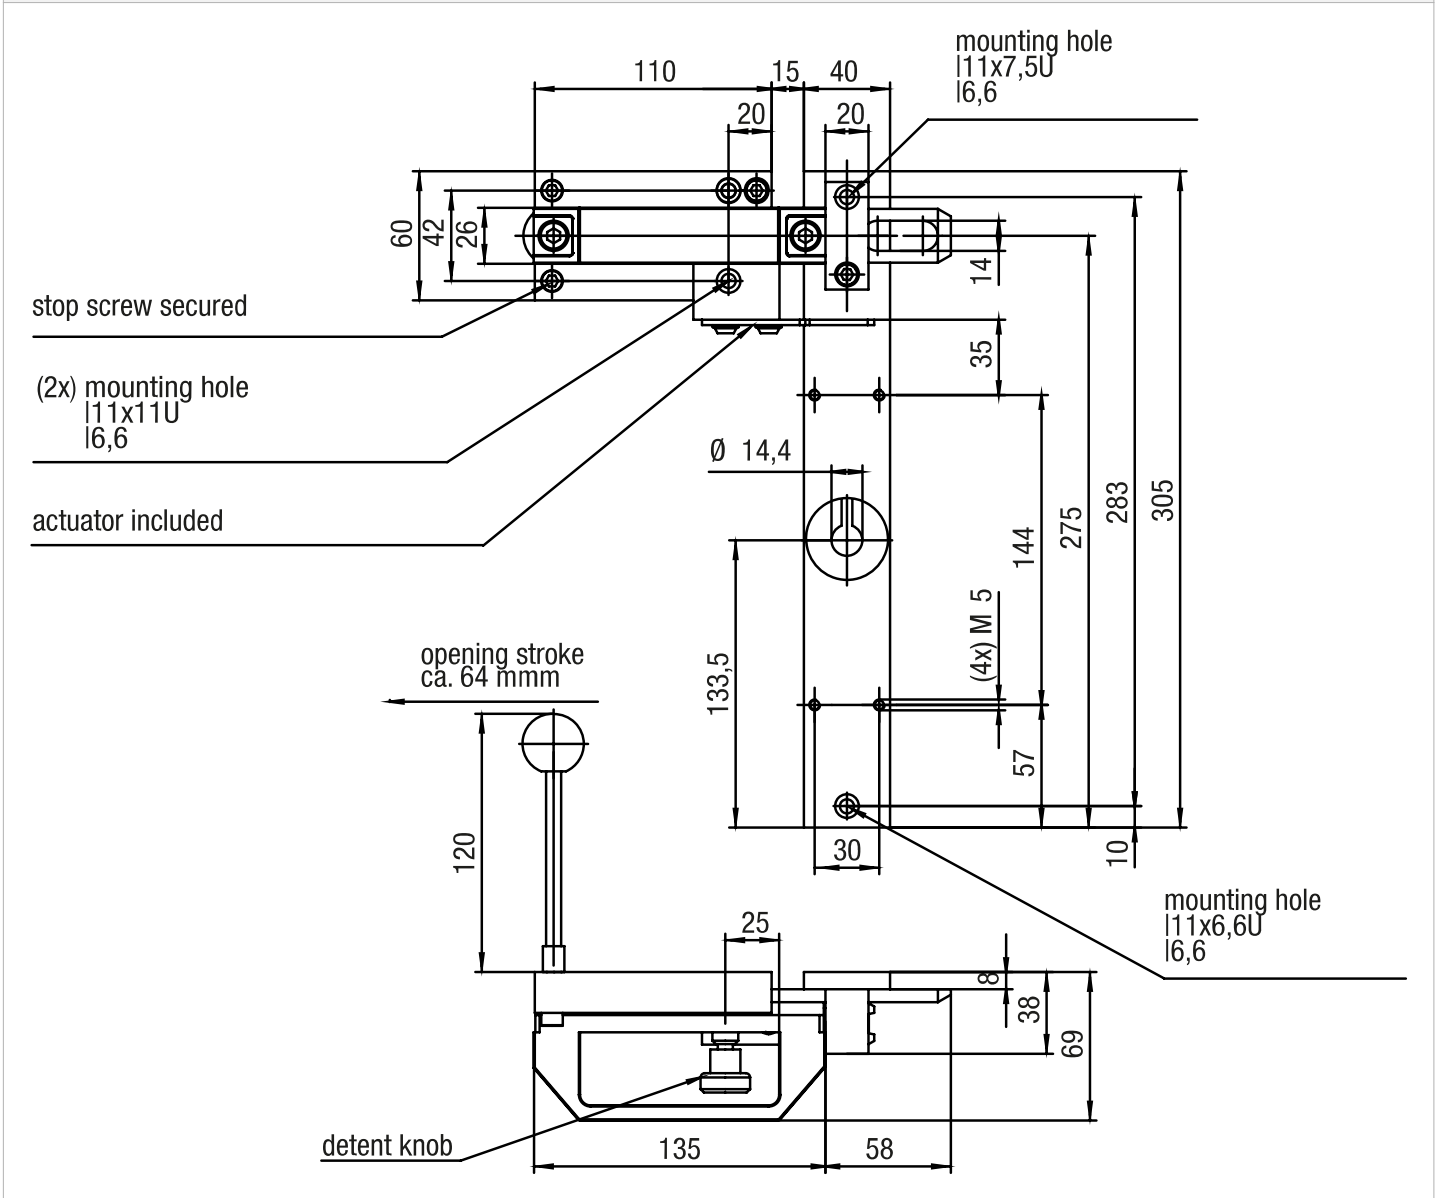

Bolt for safety guard locking ZS

Technical drawing

IMAGE 1/4: ZROL FÜR LINKSANGESCHLAGENE TÜREN

IMAGE 2/4: ZR0R FÜR RECHTSANGESCHLAGENE TÜREN

IMAGE 3/4: ZROLF FÜR LINKSANGESCHLAGENE TÜREN MIT FLUCHTENTRIEGELUNG

IMAGE 4/4: ZR0RF FÜR RECHTSANGESCHLAGENE TÜREN MIT FLUCHTENTRIEGELUNG

Product options

IMAGE 1/1

ORDERING KEY

| ZR0 | | Bolt for safety interlock |
|-----|---|-------------------------------|
| | R | For doors hinged on the right |
| | L | For doors hinged on the left |
| | F | With emergency release |

Article characteristics

| Attribute | ZR0L | ZR0R |
|------------------|---------------------------|------|
| Dimensions | 305 x 193 x 69 mm (H/B/T) | |
| Housing material | Stahl rostfrei | |
| Mounting type | screwed | |