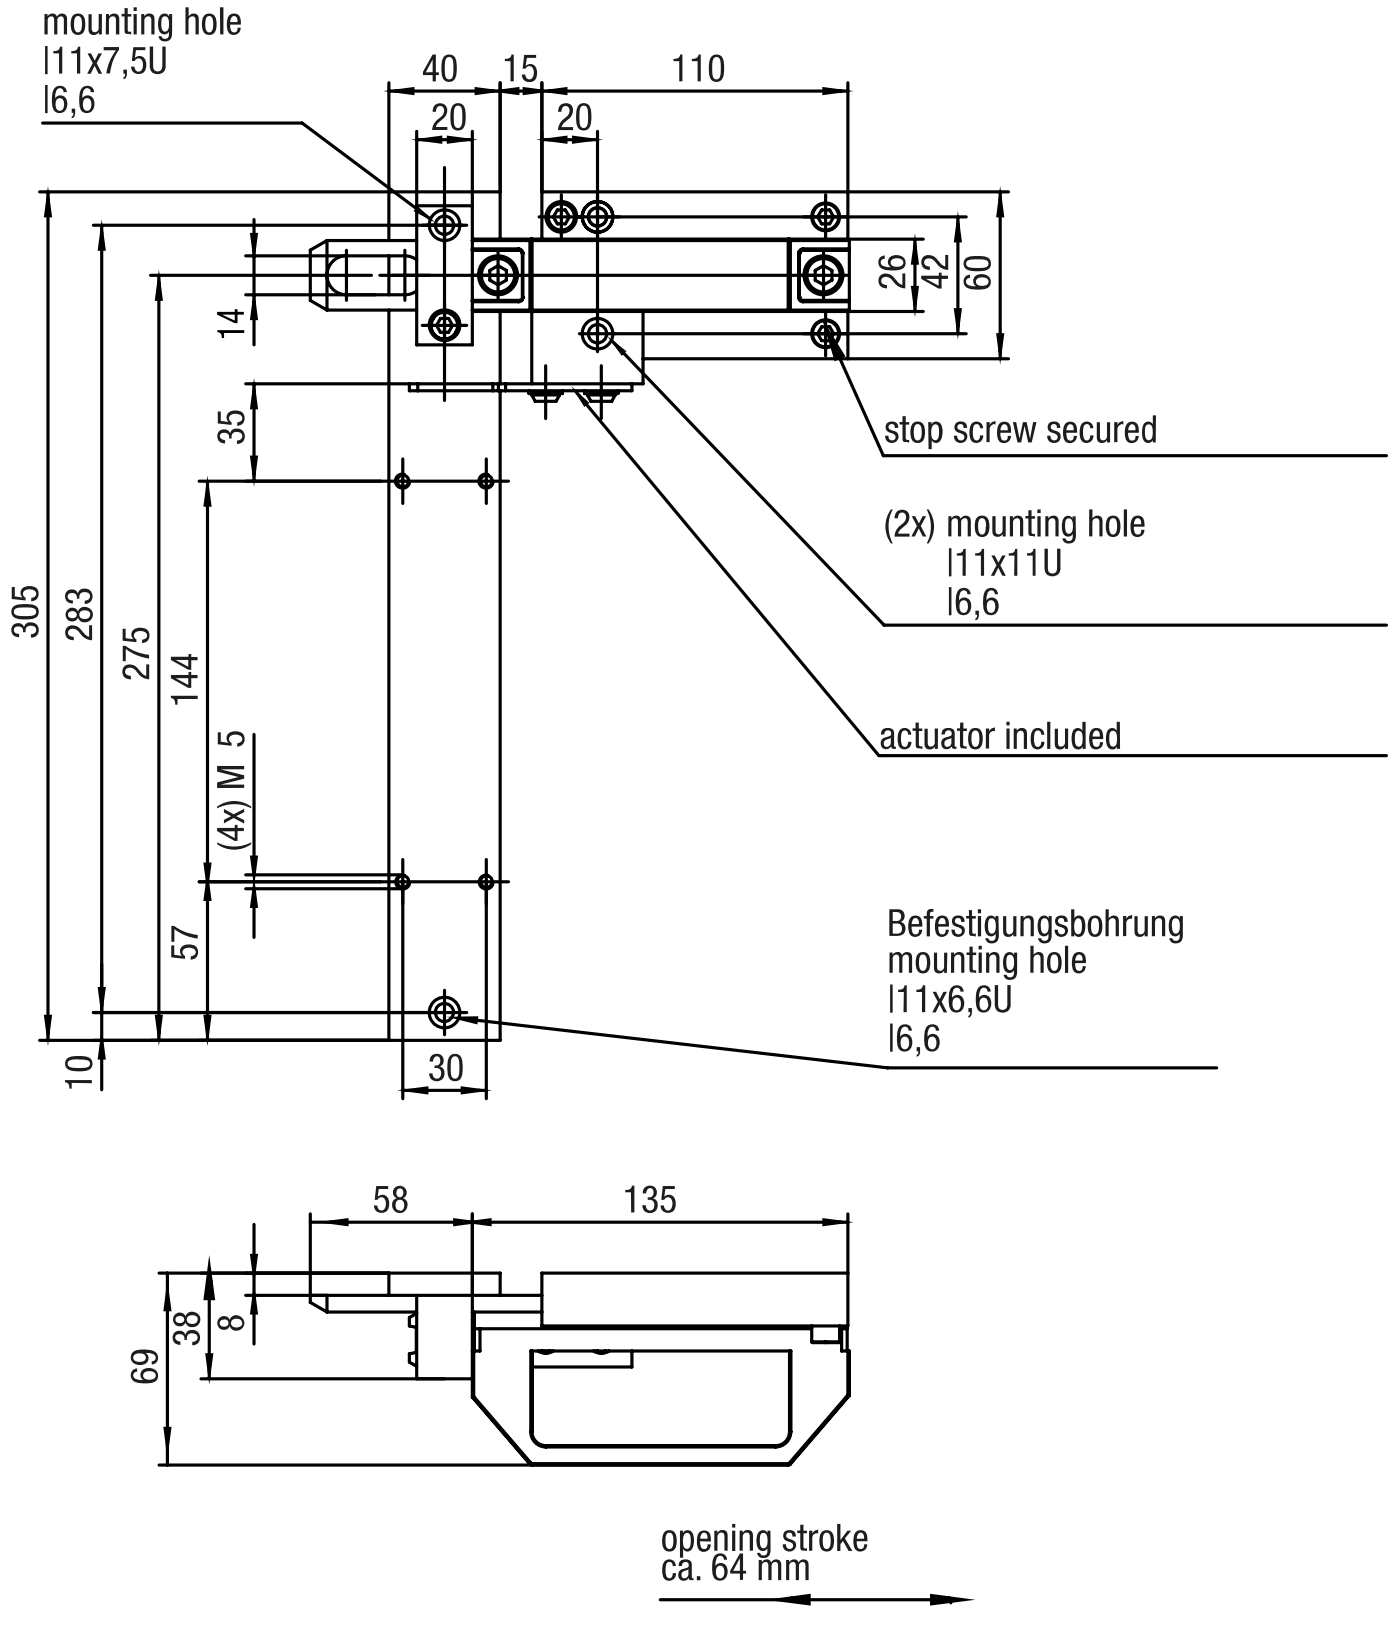

Bolt for safety guard locking ZS

Technical drawing

IMAGE 1/4: ZROL FÜR LINKSANGESCHLAGENE TÜREN

IMAGE 2/4: ZR0R FÜR RECHTSANGESCHLAGENE TÜREN

IMAGE 3/4: ZROLF FÜR LINKSANGESCHLAGENE TÜREN MIT FLUCHTENTRIEGELUNG

IMAGE 4/4: ZR0RF FÜR RECHTSANGESCHLAGENE TÜREN MIT FLUCHTENTRIEGELUNG

Product options

IMAGE 1/1

ORDERING KEY

| ZR0 | | Bolt for safety interlock |
|-----|---|-------------------------------|
| | R | For doors hinged on the right |
| | L | For doors hinged on the left |
| | F | With emergency release |

Article characteristics

| Attribute | ZR0L | ZR0R |
|------------------|---------------------------|------|
| Dimensions | 305 x 193 x 69 mm (H/B/T) | |
| Housing material | Stahl rostfrei | |
| Mounting type | screwed | |