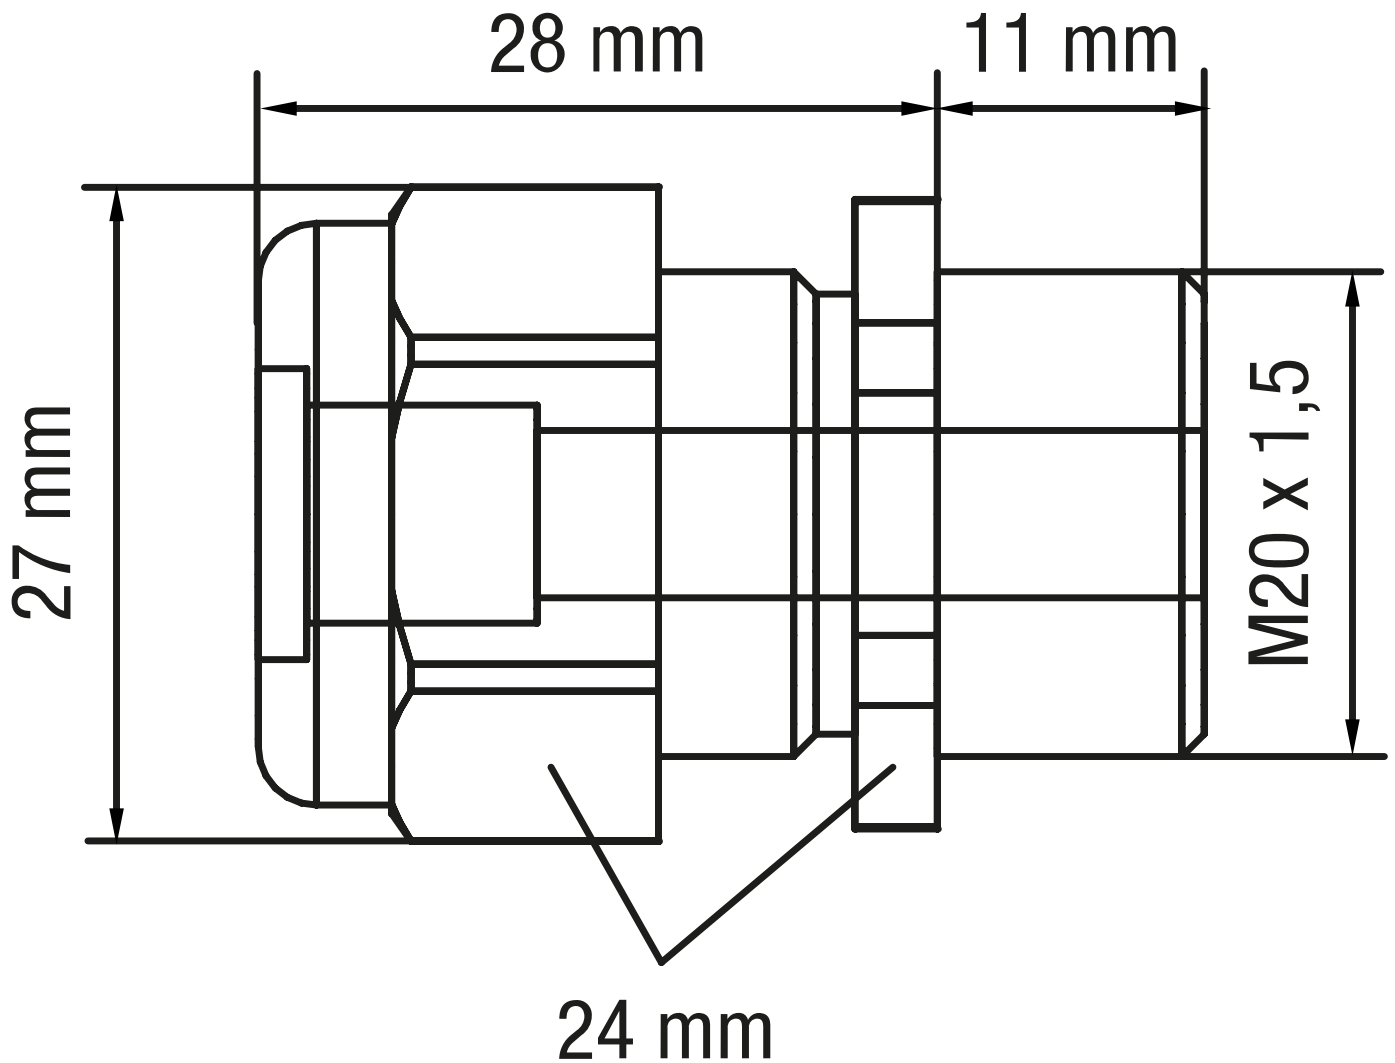

**Cable gland**

**Technical drawing**

IMAGE 1/1

Article characteristics

Attribute	354000
Dimensions	SW 27 x 39 mm
Housing material	Kunststoff
Mounting type	Fastening nut
Thread	M20
Cable diameter	6-12 mm