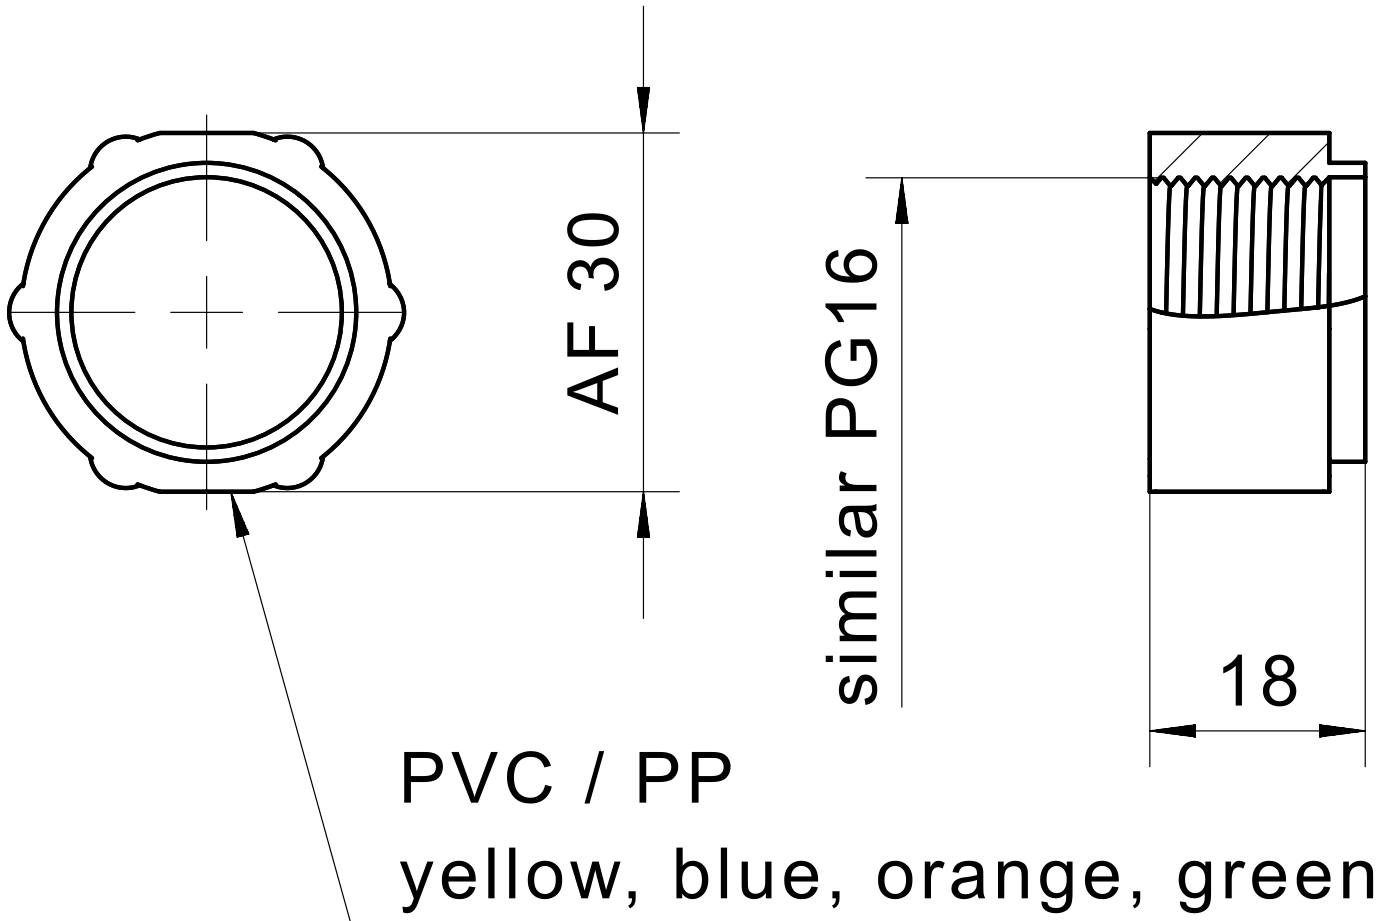

Colour coding

The elobau colour coding for suction pipes increases process reliability by reducing the risk of confusion if various media are available.

Product characteristics

- Colour coding for hose connection or head piece
- 4 different colours
- 3 different materials

Technical drawing

IMAGE 1/2

352087..

IMAGE 2/2

35208...

Product options

IMAGE 1/1

ORDERING KEY

Color-coding		
3520		Santoprene hose connection
	87	Mixed set (1x blue, 1x green, 1x yellow, 1x orange)
	8701	Yellow set (5x yellow)
	8702	Orange set (5x orange)
	8703	Blue set (5x blue)
	8704	Green set (5x green)
3520		Coupling ring PVC
	88	Mixed set (1x blue, 1x green, 1x yellow, 1x orange)
	8801	Yellow set (5x yellow)
	8802	Orange set (5x orange)
	8803	Blue set (5x blue)
	8804	Green set (5x green)
3520		Coupling ring PP
	89	Mixed set (1x blue, 1x green, 1x yellow, 1x orange)
	8901	Yellow set (5x yellow)
	8902	Orange set (5x orange)
	8903	Blue set (5x blue)
	8904	Green set (5x green)
3520		Coupling ring PVDF
	90	Mixed set (1x blue, 1x green, 1x yellow, 1x orange)
	9001	Yellow set (5x yellow)
	9002	Orange set (5x orange)
	9003	Blue set (5x blue)
	9004	Green set (5x green)

Article characteristics

Attribute	352087	352088	352089
Type	Hose connection	Coupling ring	
Included with delivery	wählbar		
Material	Santoprene	PVC	PP
Colour	Blau/Grün/Gelb/Orange		