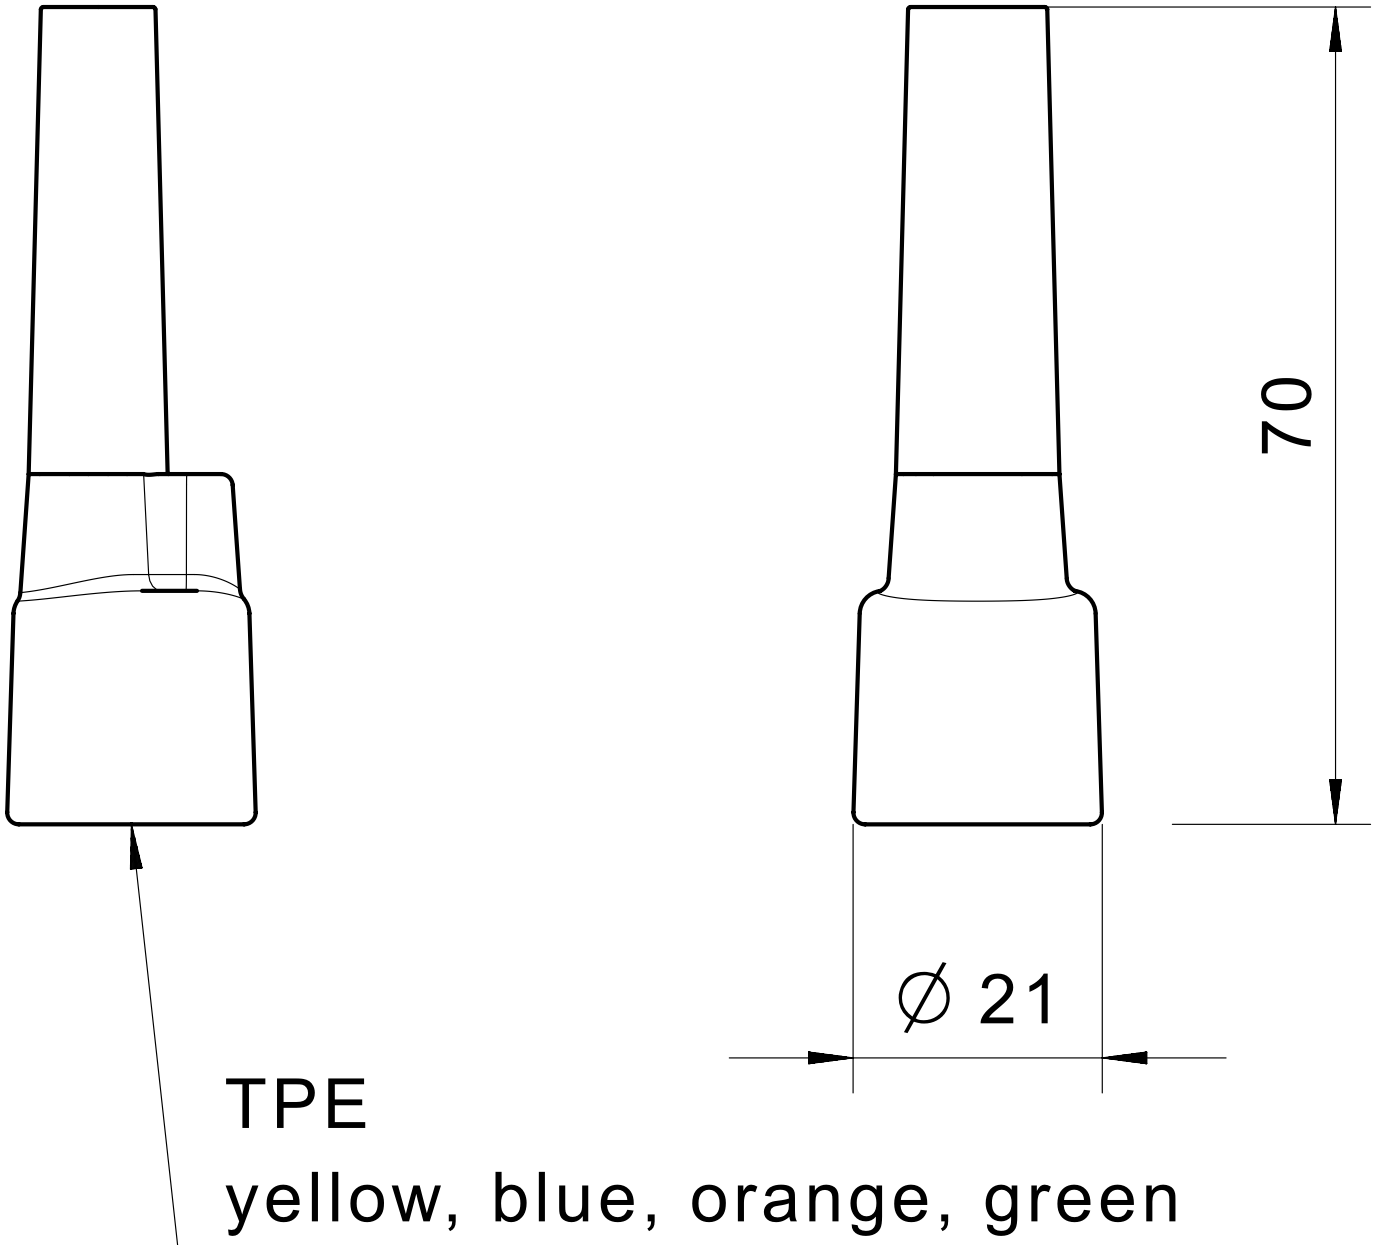

Colour coding

The elobau colour coding for suction pipes increases process reliability by reducing the risk of confusion if various media are available.

Product characteristics

- Colour coding for hose connection or head piece
- 4 different colours
- 3 different materials

Technical drawing

IMAGE 1/2

352087..

IMAGE 2/2

35208...

Product options

IMAGE 1/1

ORDERING KEY

Color-coding		
3520		Santoprene hose connection
	87	Mixed set (1x blue, 1x green, 1x yellow, 1x orange)
	8701	Yellow set (5x yellow)
	8702	Orange set (5x orange)
	8703	Blue set (5x blue)
	8704	Green set (5x green)
3520		Coupling ring PVC
	88	Mixed set (1x blue, 1x green, 1x yellow, 1x orange)
	8801	Yellow set (5x yellow)
	8802	Orange set (5x orange)
	8803	Blue set (5x blue)
	8804	Green set (5x green)
3520		Coupling ring PP
	89	Mixed set (1x blue, 1x green, 1x yellow, 1x orange)
	8901	Yellow set (5x yellow)
	8902	Orange set (5x orange)
	8903	Blue set (5x blue)
	8904	Green set (5x green)
3520		Coupling ring PVDF
	90	Mixed set (1x blue, 1x green, 1x yellow, 1x orange)
	9001	Yellow set (5x yellow)
	9002	Orange set (5x orange)
	9003	Blue set (5x blue)
	9004	Green set (5x green)

Article characteristics

Attribute	352087	352088	352089
Type	Hose connection	Coupling ring	
Included with delivery	wählbar		
Material	Santoprene	PVC	PP
Colour	Blau/Grün/Gelb/Orange		