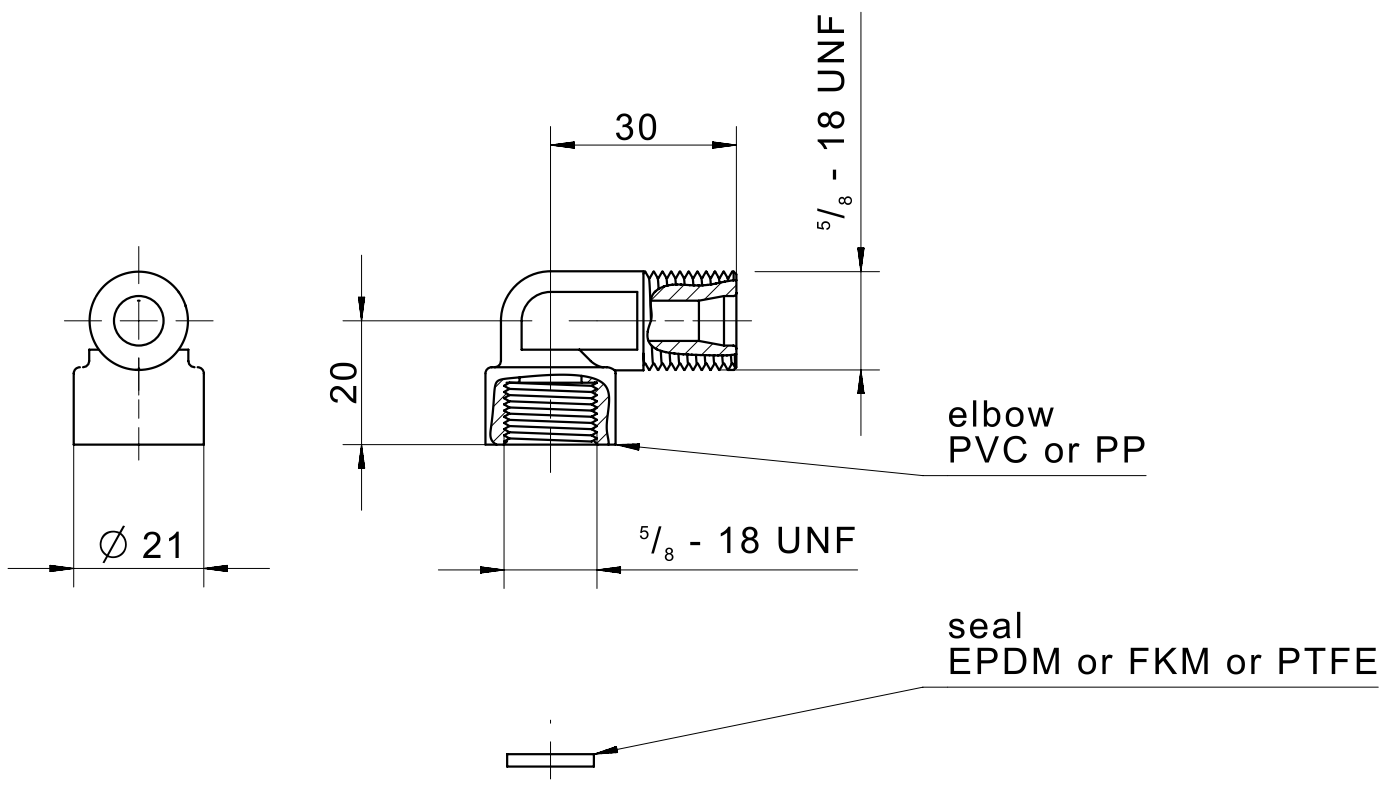

Elbow-Sets

The elbow-Sets is used to extend the 5/8 UNF head and reduces the risk of the hose buckling.

Product characteristics

- Extension of the head piece 5/8 UNF
- Material PP and PVC
- Seals FKM, EPDM and PTFE

Technical drawing

IMAGE 1/1

Product options

IMAGE 1/1

ORDERING KEY

35207203	Elbow set connection 5/8" UNF
	Material PVC/PP with FKM, EPDM, PTFE seals

Article characteristics

Attribute	35207203
Suitable for	Sauglanze mit Gewindeabgang
Material	PVC/PP
Sealing material	FKM/EPDM/PTFE
Connection type	5/8" UNF