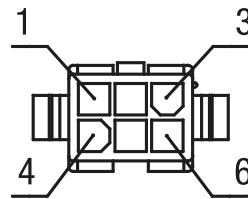

### Technical specifications

- suitable for elobau multifunction handles
- suitable for outdoor use, IP54

Technical drawing

IMAGE 1/1

view entry side

L4FD00.A  
MATE-N-LOK 794940-1  
(877171)

L4JD00.A  
MATE-N-LOK 794942-1  
(877169)