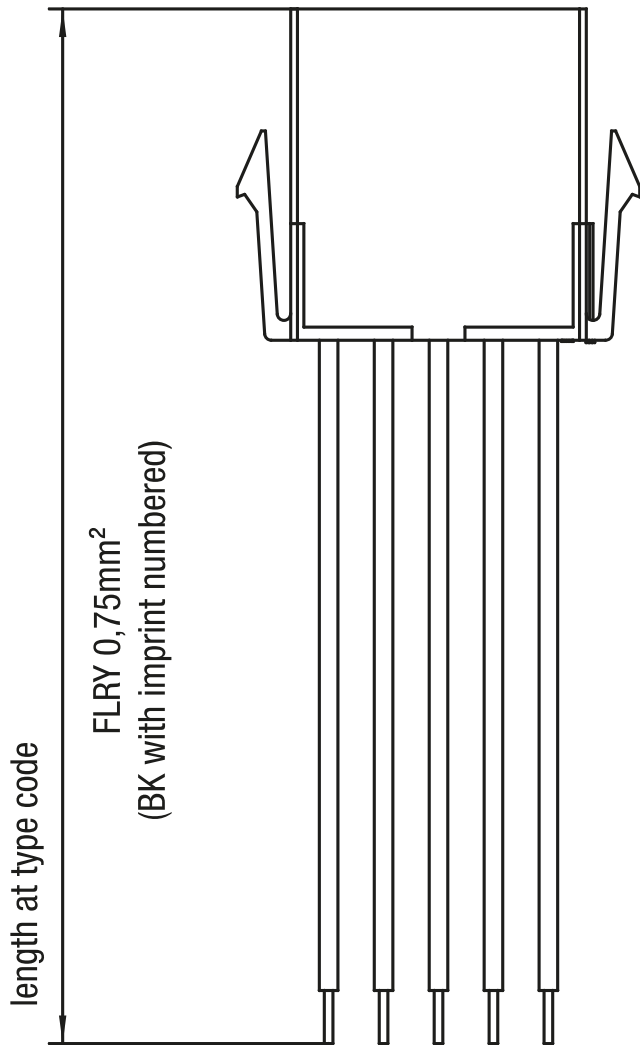

## Mate-N-Lock L4.D00.A

### Technical specifications

- suitable for elobau multifunction handles
- suitable for outdoor use, IP54

Technical drawing

IMAGE 1/1

view entry side

L4FD00.A  
MATE-N-LOK 794940-1  
(877171)

L4JD00.A  
MATE-N-LOK 794942-1  
(877169)