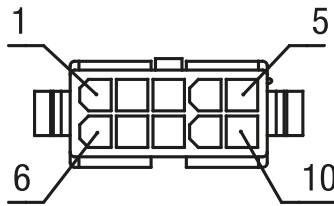

### Technical specifications

- suitable for elobau multifunction handles
- suitable for outdoor use, IP54

Technical drawing

IMAGE 1/1

view entry side

L4FD00.A  
MATE-N-LOK 794940-1  
(877171)

L4JD00.A  
MATE-N-LOK 794942-1  
(877169)