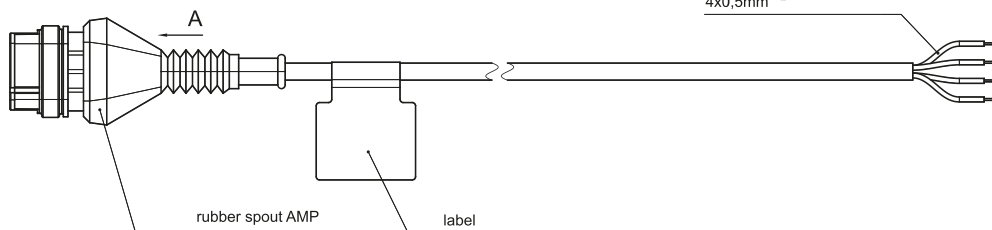

## Superseal connector L0.C00.B01

### Technical specifications

- suitable for elobau standard joysticks with CAN output
- suitable for outdoor use, IP67

### Technical drawing

IMAGE 1/1

**LODC...**

AMP Superseal  
Housing 282088-1  
Terminal 282403-1  
Rubber Seal 281934-2

Stecker / connector	
PIN	Farbe / colour
1	BN
2	BU
3	BK
4	GY

**LOCC...**

**Product options**

## ORDERING KEY

LO		C00			AMP Superseal 1,5
	D			B	4 pole
	C			B01	3 pole
					<b>Cable length</b>
			1		1 m ± 30 mm
			3		3 m ± 40 mm
			5		5 m ± 60 mm
			0		10 m ± 80 mm