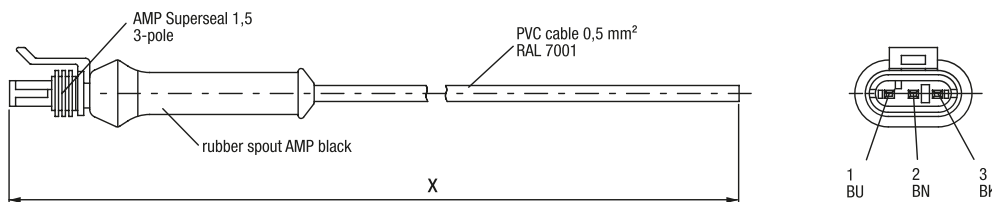

### Technical drawing

IMAGE 1/1

**LODC...**

AMP Superseal  
Housing 282088-1  
Terminal 282403-1  
Rubber Seal 281934-2

Stecker / connector	
PIN	Farbe / colour
1	BN
2	BU
3	BK
4	GY

**LOCC...**

**Product options**

## ORDERING KEY

LO		C00			AMP Superseal 1,5
	D			B	4 pole
	C			B01	3 pole
					<b>Cable length</b>
			1		1 m ± 30 mm
			3		3 m ± 40 mm
			5		5 m ± 60 mm
			0		10 m ± 80 mm