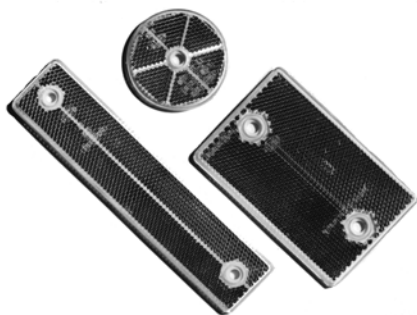

ACCESSORIES

TA 10

Single mounting block
Black plastic
Dimension 25x25x25

TA 2

Single mounting block.
Black, white or grey
Dimension $\varnothing 39 \times 12\text{mm}$

TA 11

Single mount

TA 6

Double mounting
Dimension $\varnothing 40 \times 13\text{mm}$

RE 2826

Reflector $\varnothing 60\text{mm}$

RE 7200

Reflector 180 x 40mm

RE 8625

Reflector 115 x 75mm