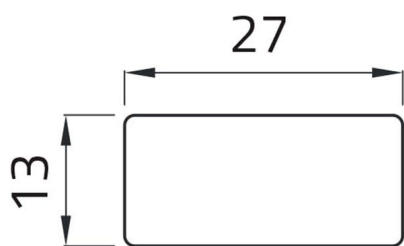

Technical drawings

MARCIA