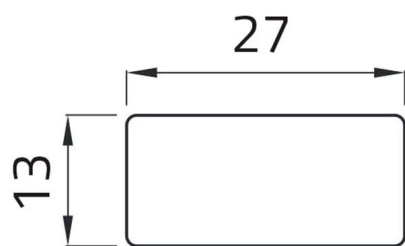

Datasheet

02002T

Adhesive label "ARRESTO"

Features

Range	Legend plates Ø 22
components	Adhesive labels with texts 13x27
Code	02002T
Description	Adhesive label "ARRESTO"
Weight - gr	1.0
Customs Tariff	85365080
GTIN	8052878002077

Datasheet

Technical drawings

ARRESTO