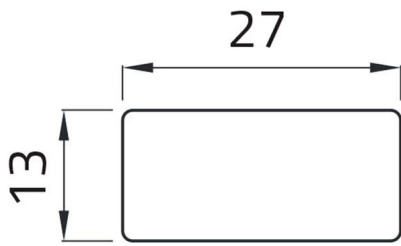

Technical drawings

AVANTI