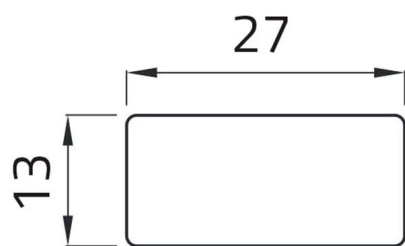

Technical drawings

DISCESA