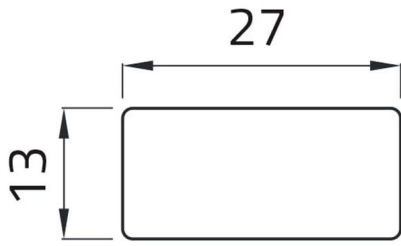

Datasheet

02008T

Adhesive label "SINISTRA"

Features

Range	Legend plates Ø 22
components	Adhesive labels with texts 13x27
Code	02008T
Description	Adhesive label "SINISTRA"
Weight - gr	1.0
Customs Tariff	85365080
GTIN	8052878002138

Datasheet

Technical drawings

SINISTRA