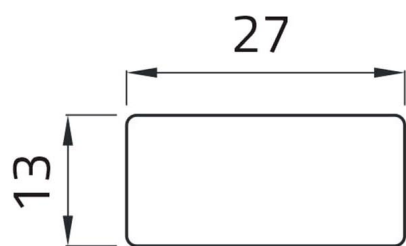

Technical drawings

APRE