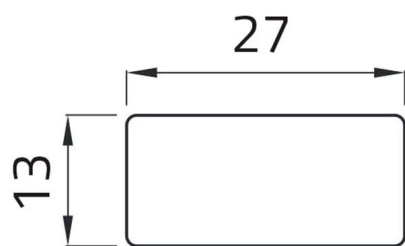

Technical drawings

MARCHA