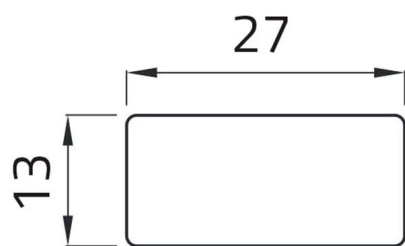

Technical drawings

SUBIR