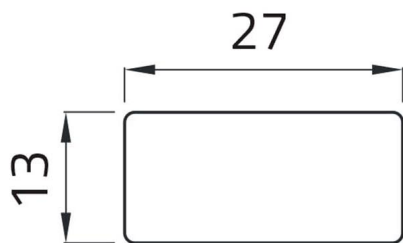

Technical drawings

CHIUDE