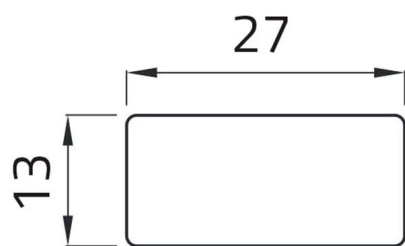

Technical drawings

LENTO