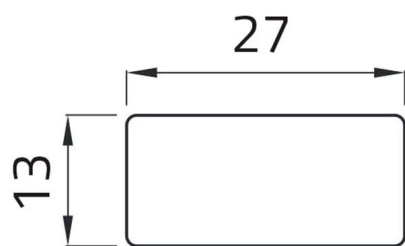

Technical drawings

INSERITO