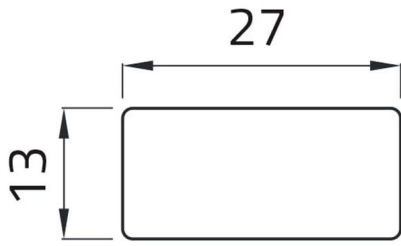

Technical drawings

STOP