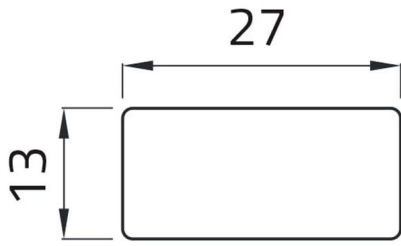

Datasheet

02024T

Adhesive label "ARRESTO-MARCIA"

Features

Range	Legend plates Ø 22
components	Adhesive labels with texts 13x27
Code	02024T
Description	Adhesive label "ARRESTO-MARCIA"
Weight - gr	1.0
Customs Tariff	85365080
GTIN	8052878002350

Datasheet

Technical drawings

ARRESTO-MARCIA