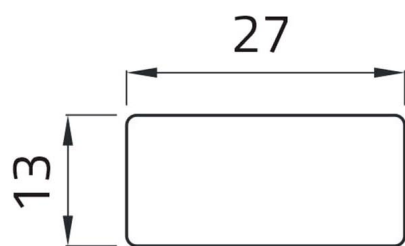

Technical drawings

START