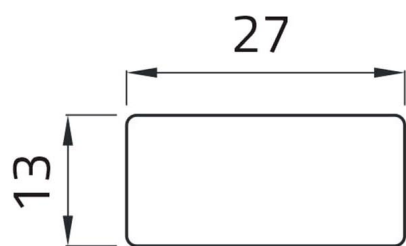

Technical drawings

ABBASSA