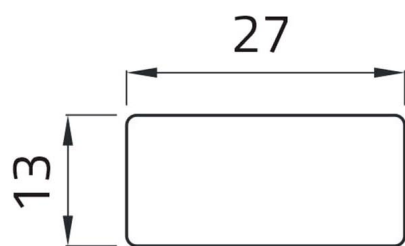

Technical drawings

ALZA