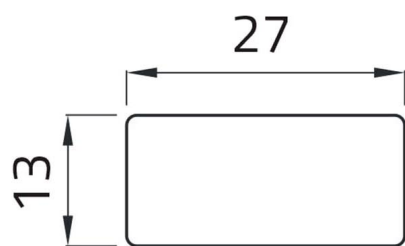

Technical drawings

AUT O MAN