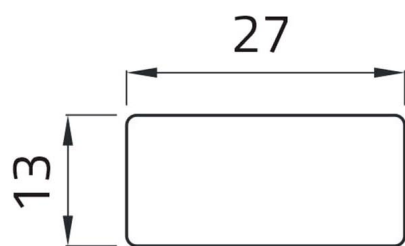

Technical drawings

---

0 1