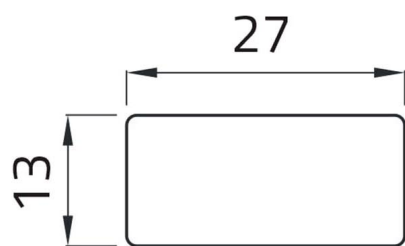

## Datasheet

02034T

Adhesive label "TENSIONE IN LINEA"

## Features

<b>Range</b>	Legend plates Ø 22
<b>components</b>	Adhesive labels with texts 13x27
<b>Code</b>	02034T
<b>Description</b>	Adhesive label "TENSIONE IN LINEA"
<b>Weight - gr</b>	1.0
<b>Customs Tariff</b>	85365080
<b>GTIN</b>	8052878002459

## Technical drawings

---

TENSIONE IN LINEA