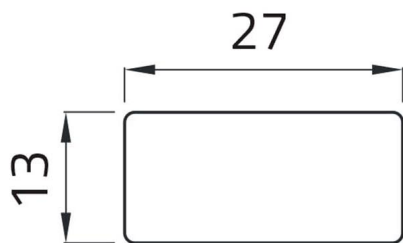

Technical drawings

BLOCCO