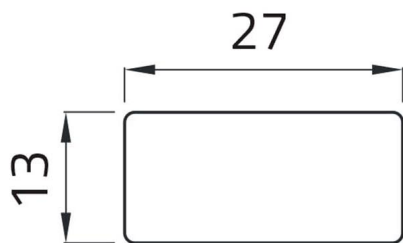

Technical drawings

ARRET D'URGENCE