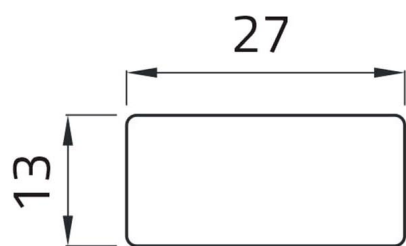

Technical drawings

---

0 1 2