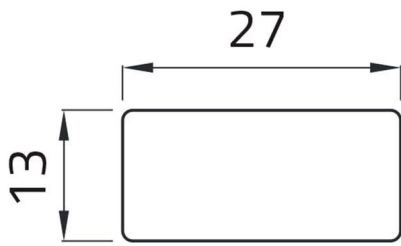

Technical drawings

ARRET