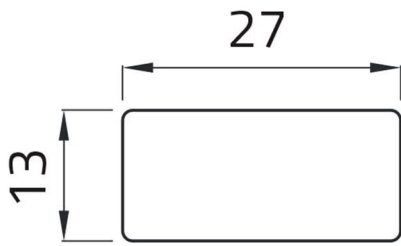

Technical drawings

MARCHE