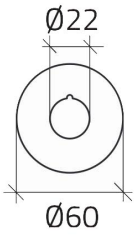

Technical drawings

EMERGENCY STOP