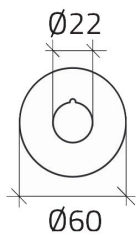

Technical drawings

PARO EMERGENCIA