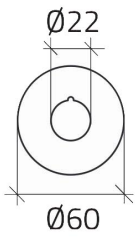

Technical drawings

NOT-AUS