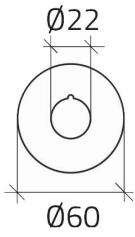

Technical drawings

EMERGÊNCIA PARAGEM