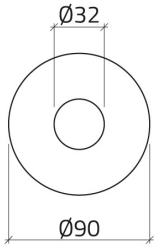

Technical drawings

ARRESTO EMERGENZA