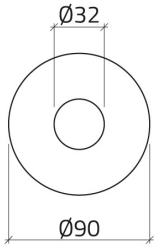

Technical drawings

ARRET D'URGENCE