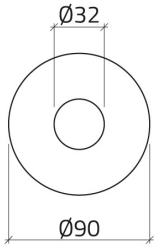

Technical drawings

PARO EMERGENCIA