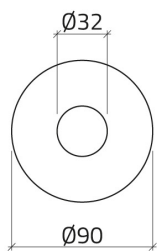

Technical drawings

EMERGÊNCIA PARAGEM