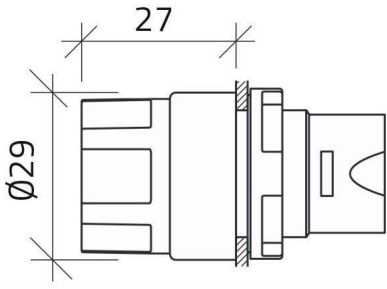

Datasheet

020SMLAAD

Illuminated round selector switch, orange, 2-position , Cam A, spring return from RH

Features

Range	Illuminated rotatory selector switches Ø 22
components	2-position
Code	020SMLAAD
Description	Illuminated round selector switch, orange, 2-position , Cam A, spring return from RH
Colour	Arancio
Weight - gr	27.0
Customs Tariff	85365080
GTIN	8052878066772

Datasheet

Technical drawings

CAM A

020E10
020G

CAM A

020E01
020E10
020G