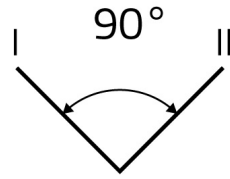

Technical drawings