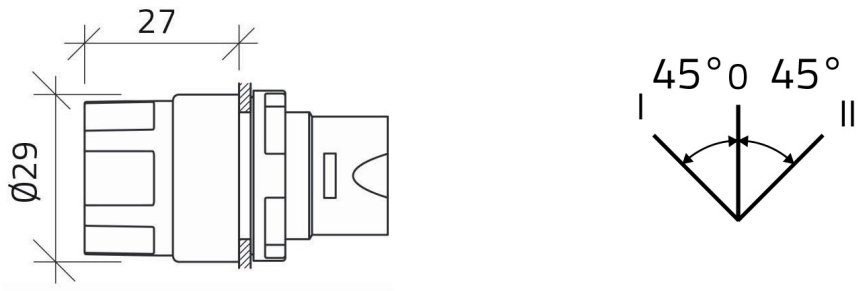

Datasheet

020SMLOA

Knob selector switch, illuminated, orange, 3-position, Cam O

Features

Range	Illuminated rotatory selector switches Ø 22
components	3-position
Code	020SMLOA
Description	Knob selector switch, illuminated, orange, 3-position, Cam O
Colour	Arancio
Weight - gr	27.0
Customs Tariff	85365080
GTIN	8052878066789

Datasheet

Technical drawings

CAM O

CAM O