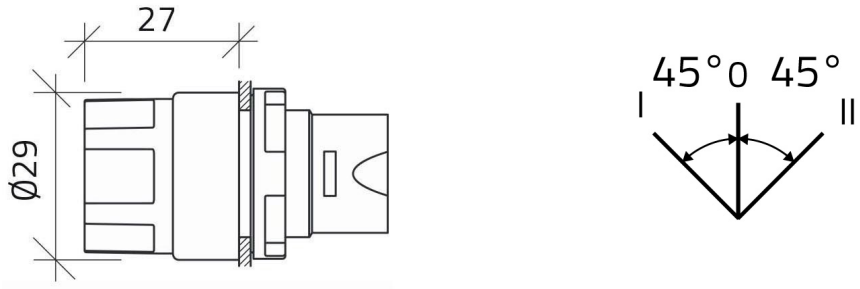

Technical drawings