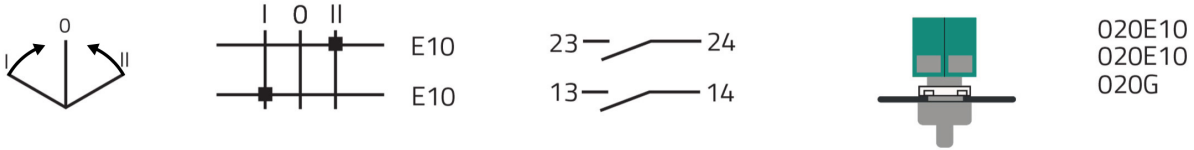

Technical drawings

CAM O

CAM O