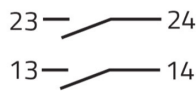

Technical drawings

CAM O

020E10
020E10
020G

CAM O

020E01
020E10
020G