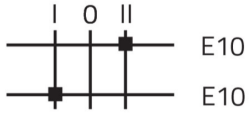

Technical drawings

CAM O

020E10
020E10
020G

CAM O

020E01
020E10
020G