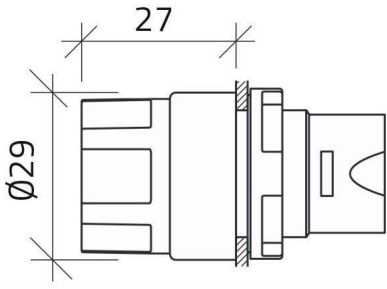

Datasheet

020SMLOAD

Illuminated round selector switch, orange, 3-position, Cam O, spring return from RH

Features

Range	Illuminated rotatory selector switches Ø 22
components	3-position
Code	020SMLOAD
Description	Illuminated round selector switch, orange, 3-position, Cam O, spring return from RH
Colour	Arancio
Weight - gr	27.0
Customs Tariff	85365080
GTIN	8052878066796

Datasheet

Technical drawings

CAM O

020E10
020E10
020G

CAM O

020E01
020E10
020G