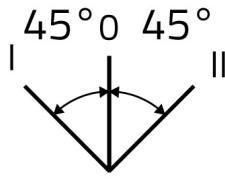

Technical drawings