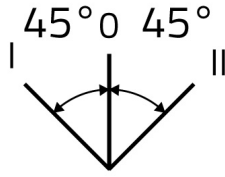

Technical drawings