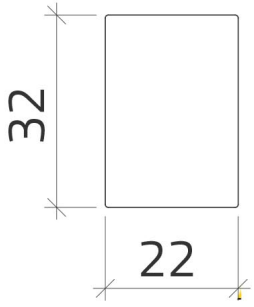

Technical drawings

1

0